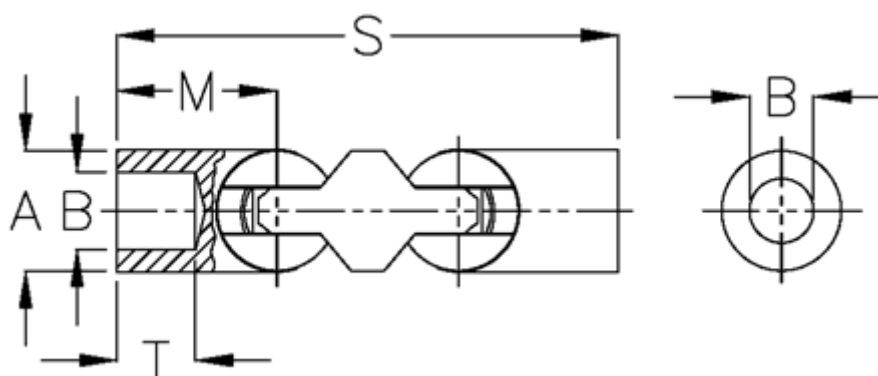

Article number: 07832300

Description: Ball joint, double 0.832.300  
0.832.300

## Measures

A	= 32
B H7	= 16
M	= 40.0
s	= 118
T	= 19